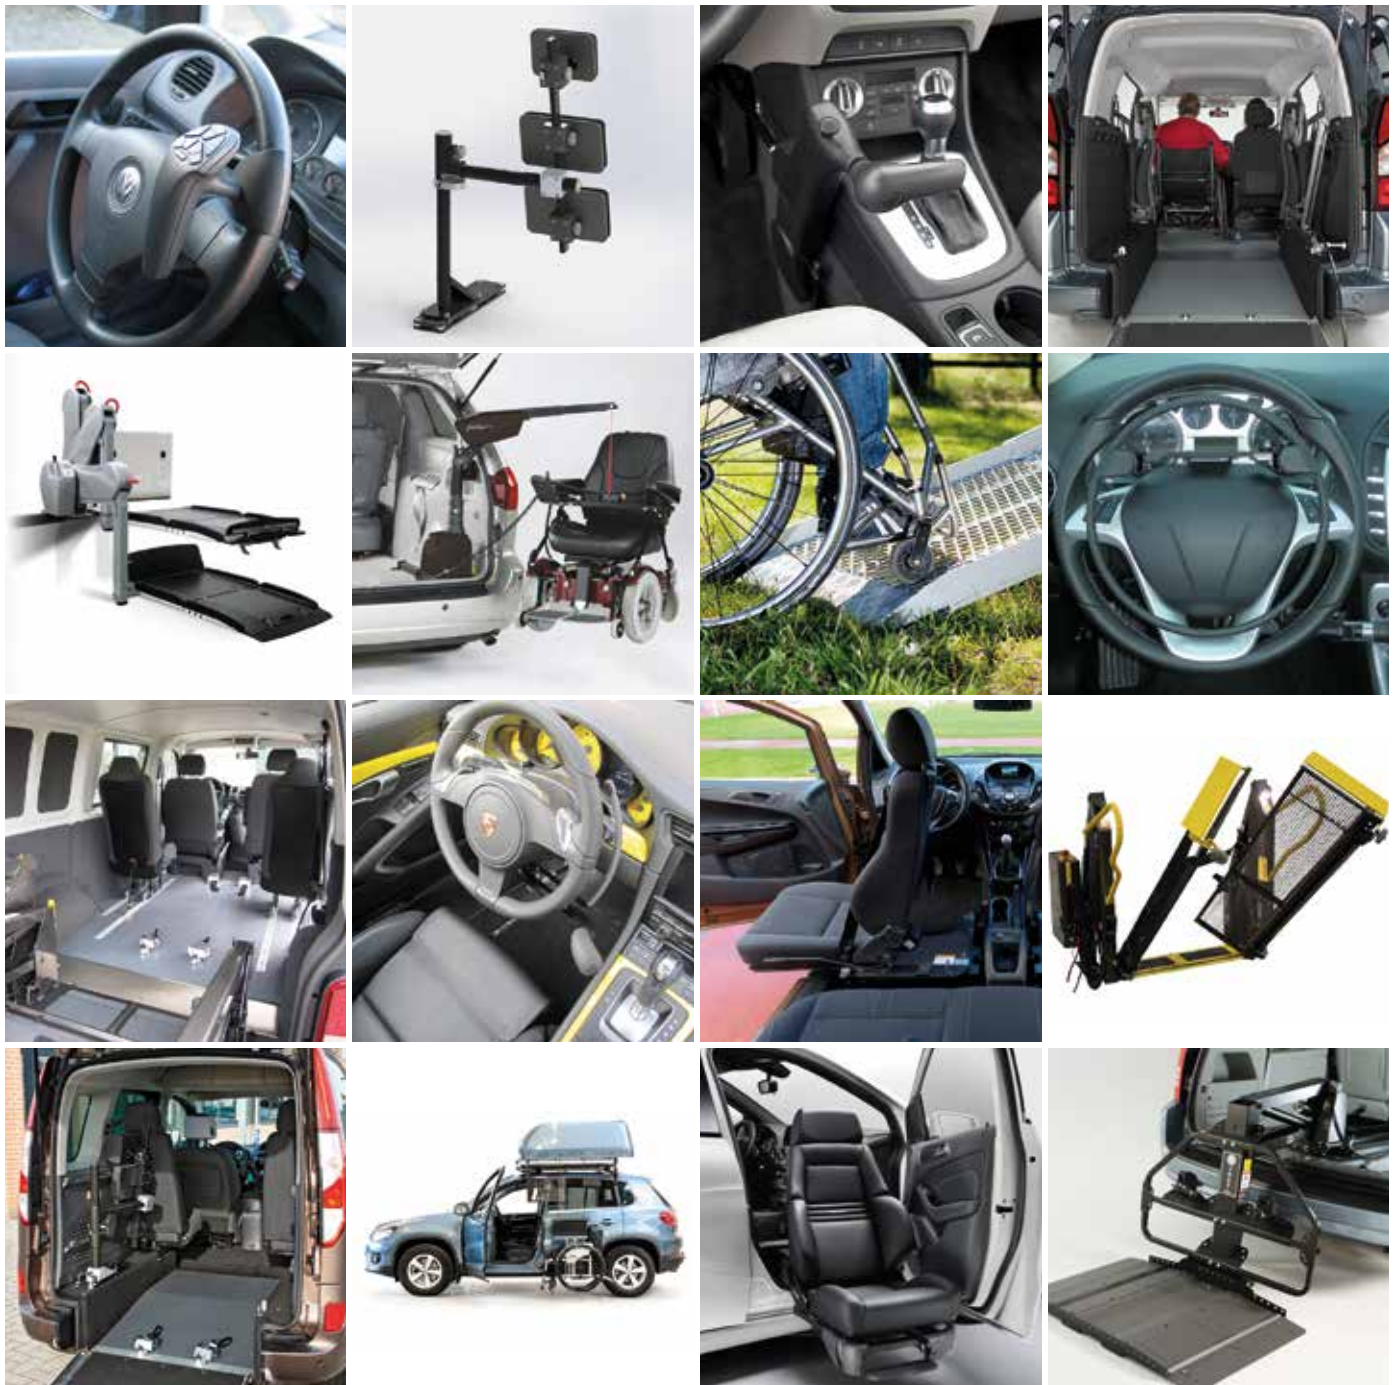

TRIPOD MOBILITY

helps you on your way

www.tripodmobility.com